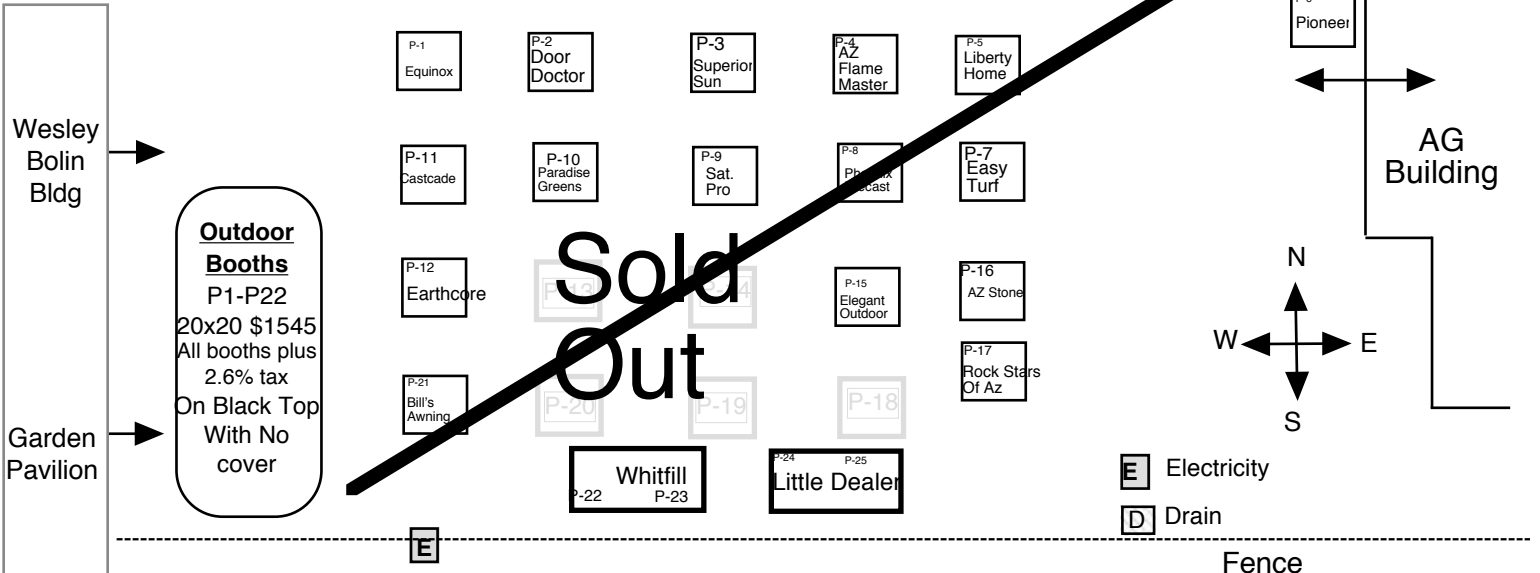

All booths are 8x10 / 10 foot frontage and 8 foot depth
\$824.00 inline/ \$1236.00 corner/ Pavilion Corners: 401 & 524 \$2060.00 each

Garden Pavilion

There is a roof overhead and walls on the north and south sides. The east and west are ornamental iron gates. This building is open air and asphalt flooring. 10x10-Booth # 550-570 Inlines: \$772.50 Corners: \$927.00 Pavilion Corners: 573-576 20x20 \$2060.00; 572 20x30 \$3090.00

Multiple Booth Discount

2-5 Booths - 10% discount
6 or more booths - 15% discount
All booths plus 2.6% tax

Fence

Parking Lot

Parking Lot

Fence

All booths must be moved out by midnight, Sunday, October 2nd!

Last update: 9/23/11