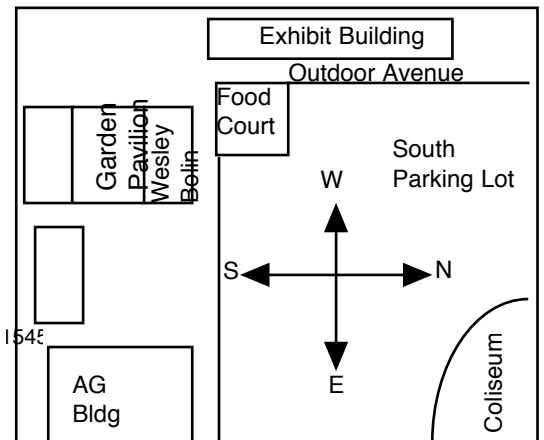

Restrooms

All booths must be moved out by midnight, Sunday, October 2nd!

Wesley Bolin Building

All booths are 8x10 / 10 foot frontage and 8 foot depth
$824.00 inline/ $1236.00 corner/ Pavilion Corners: 401 & 524 $2060.00 each

Garden Pavilion

There is a roof overhead and walls on the north and south sides. The east and west are ornamental iron gates. This building is open air and asphalt flooring. 10x10-Booth # 550-570 Inlines: $772.50 Corners: $927.00 Pavilion Corners: 573-576 20x20 $2060.00; 572 20x30 $3090.00

Multiple Booth Discount

2-5 Booths - 10% discount
6 or more booths - 15% discount
All booths plus 2.6% tax