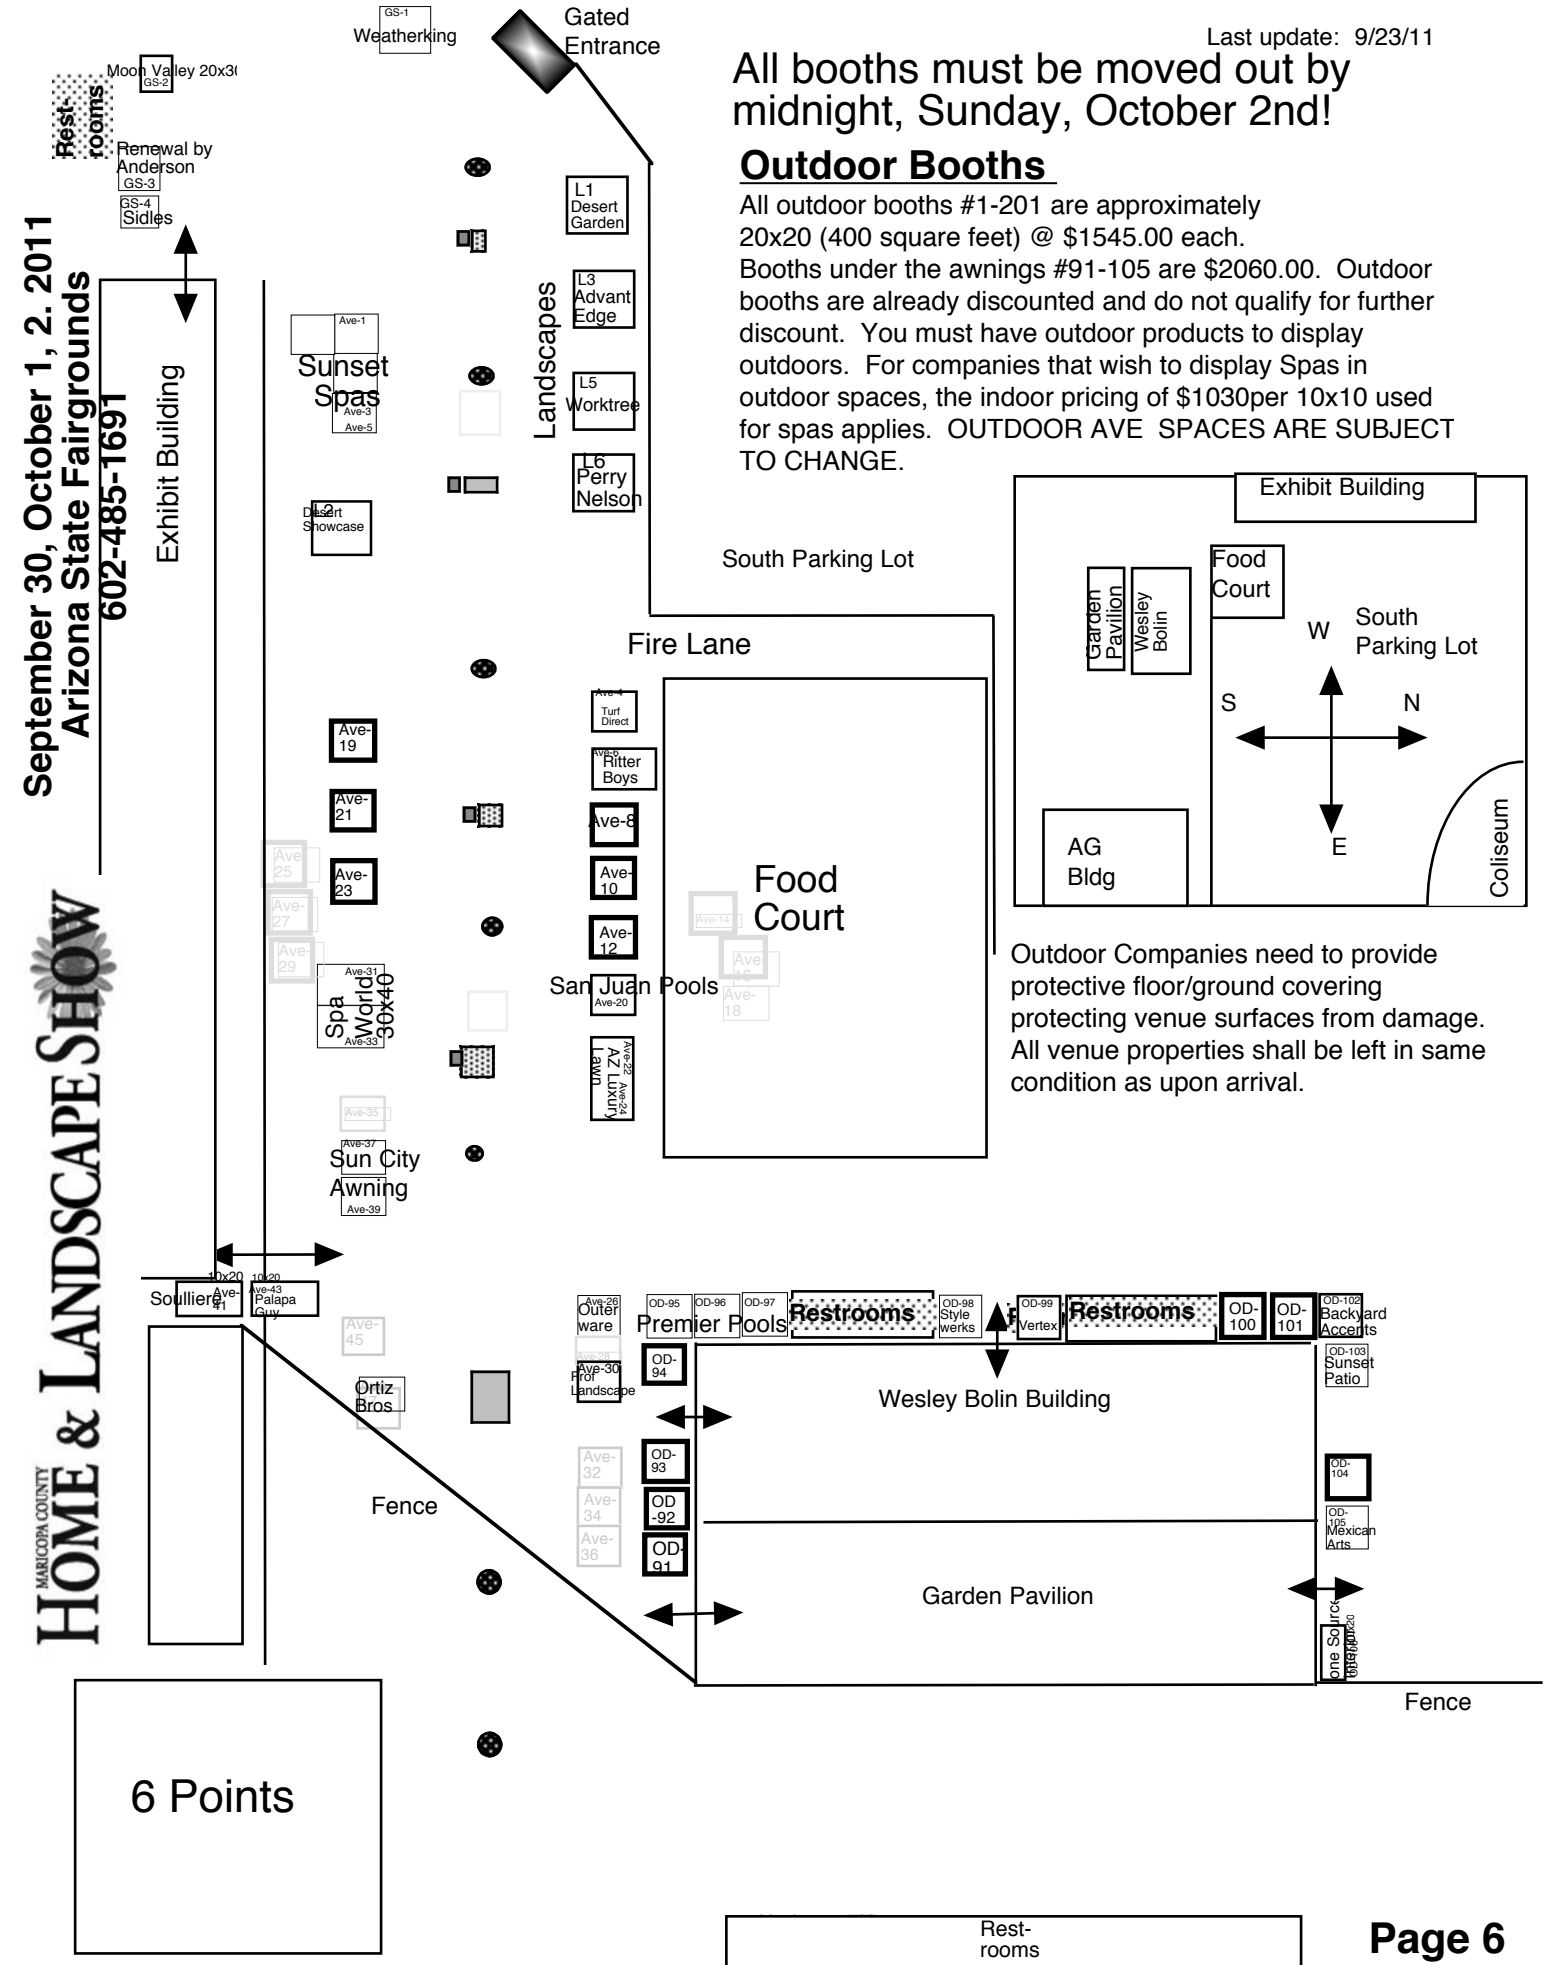

September 30, October 1, 2, 2011
Arizona State Fairgrounds
602-485-1691

MARICOPA COUNTY
HOME & LANDSCAPE SHOW

Last update: 9/23/11

All booths must be moved out by
midnight, Sunday, October 2nd!

Outdoor Booths

All outdoor booths #1-201 are approximately 20x20 (400 square feet) @ $1545.00 each. Booths under the awnings #91-105 are $2060.00. Outdoor booths are already discounted and do not qualify for further discount. You must have outdoor products to display outdoors. For companies that wish to display Spas in outdoor spaces, the indoor pricing of $1030 per 10x10 used for spas applies. **OUTDOOR AVE SPACES ARE SUBJECT TO CHANGE.**

Outdoor Companies need to provide protective floor/ground covering protecting venue surfaces from damage. All venue properties shall be left in same condition as upon arrival.