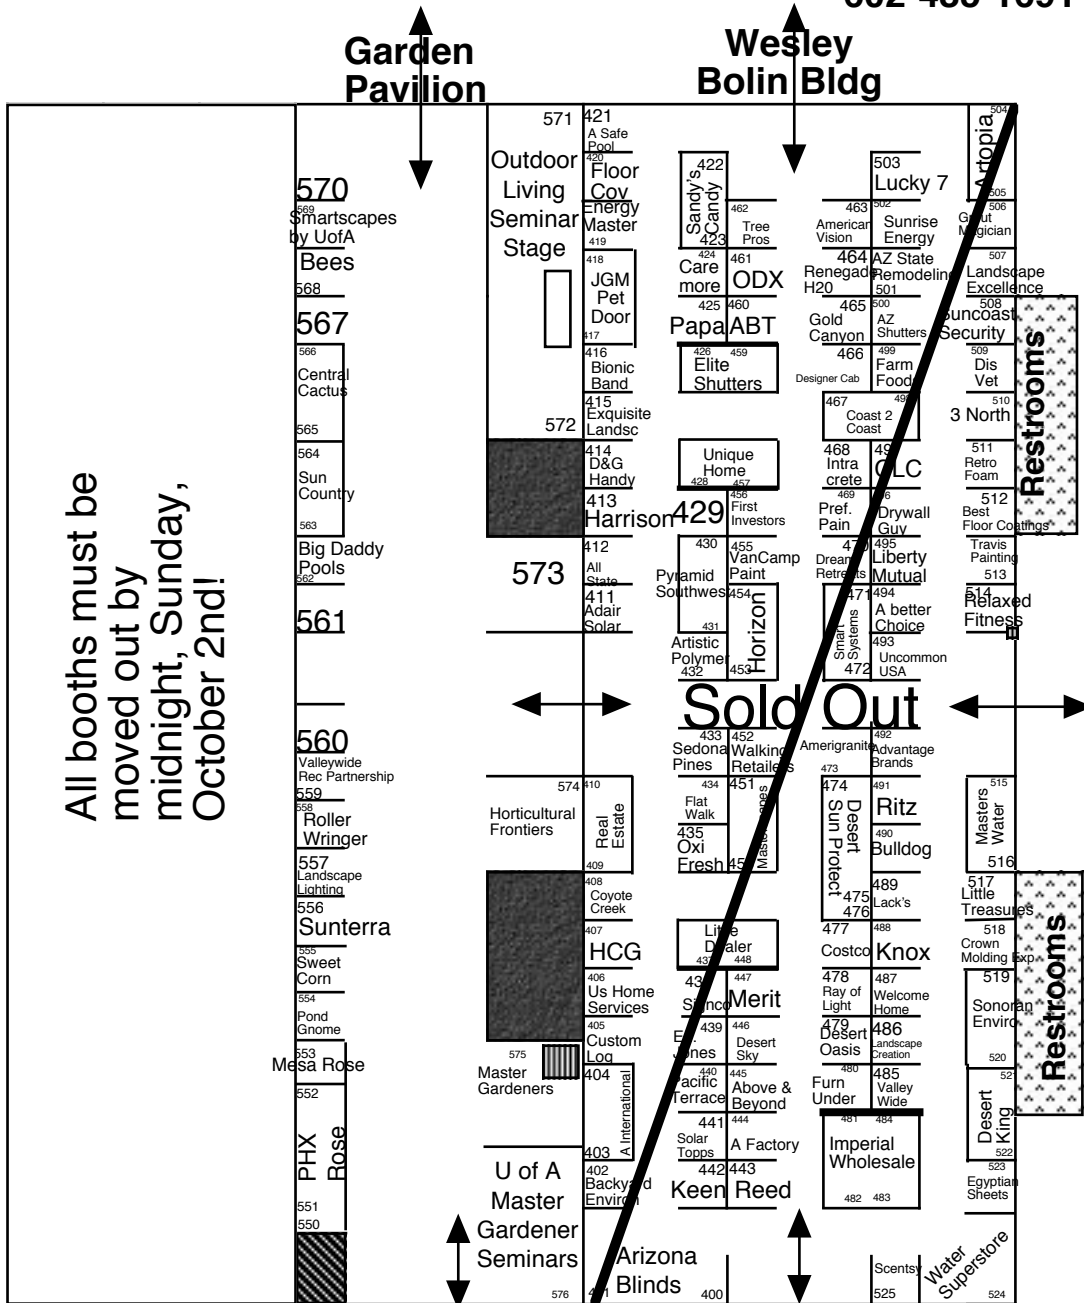

All booths must be moved out by midnight, Sunday, October 2nd!

All indoor booths are \$10.30 per square foot for inlines and \$15.45 per square foot for corners. Outdoor booths are 20x20, \$1545.00 for open outdoor booths and \$2060.00 for outdoor undercover booths. All booths plus 2.6% tax.

A deposit is required to hold booth a space and custom payment plans are available. Ask your account manager.

Restrooms

All booths must be moved out by midnight, Sunday, October 2nd!

Wesley Bolin Building

All booths are 8x10 / 10 foot frontage and 8 foot depth
\$824.00 inline/ \$1236.00 corner/ Pavilion Corners: 401 & 524 \$2060.00 each

Garden Pavilion

There is a roof overhead and walls on the north and south sides. The east and west are ornamental iron gates. This building is open air and asphalt flooring. 10x10-Booth # 550-570 Inlines: \$772.50 Corners: \$927.00 Pavilion Corners: 573-576 20x20 \$2060.00; 572 20x30 \$3090.00

Multiple Booth Discount

2-5 Booths - 10% discount
6 or more booths - 15% discount
All booths plus 2.6% tax

Fence

Parking Lot

Parking Lot

Fence

All booths must be moved out by midnight, Sunday, October 2nd!

Last update: 9/23/11